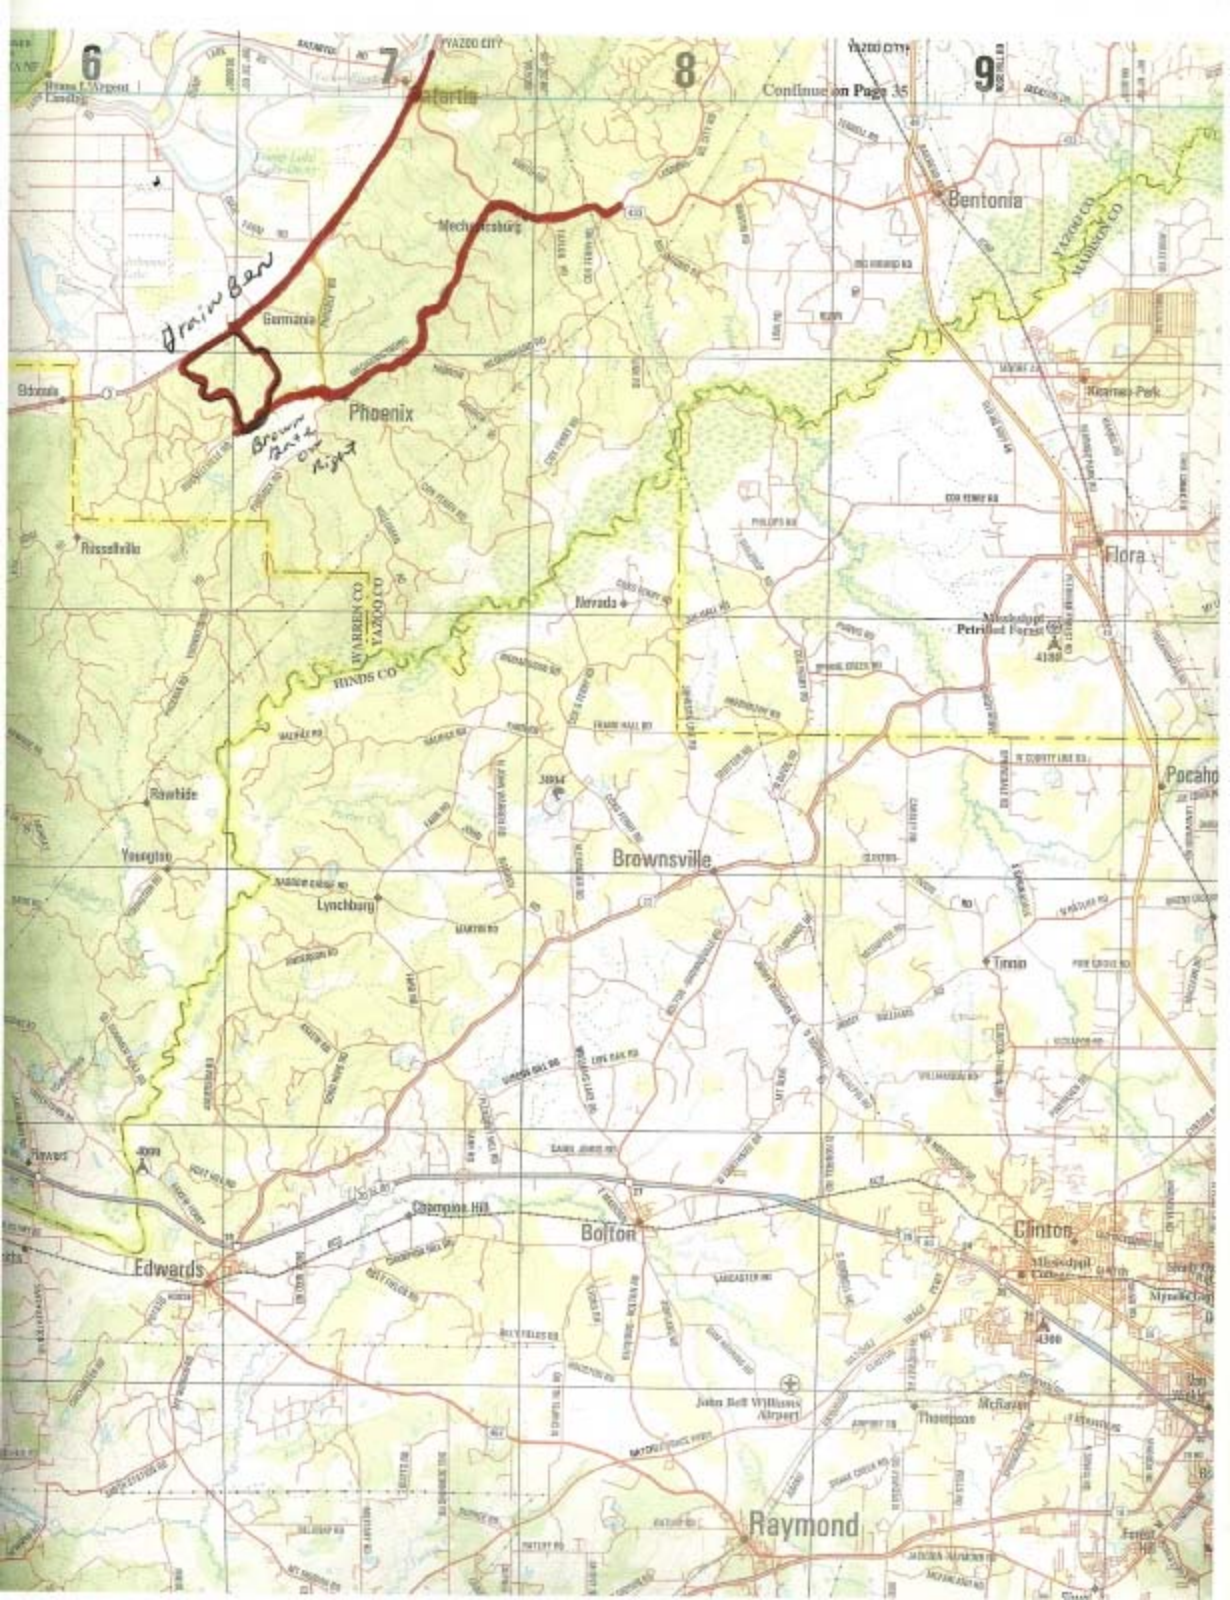

Continue on Page 35

Drain Bar

Brown Ranch Div

6

7

8

9

Phoenix

Brownsville

Benton

Flora

Edwards

Bolton

Clinton

Raymond

Thras F Airport

YAZOO CITY

YAZOO CO
MADISON CO

WINDS CO
YAZOO CO
MADISON CO

Michoudge
Petrol Forest
4150

Pocahontas

John Bell Williams Airport

4366